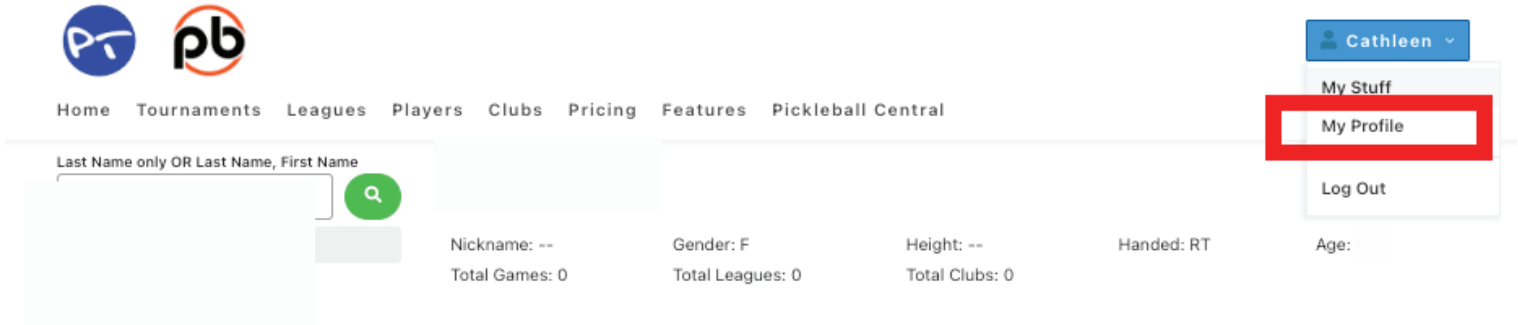

Pickle Me Silly TOURNAMENTS

HOW TO UPDATE YOUR PLAYER PROFILE RATINGS

1) Go to "My Profile" in the top right corner of your Pickleball Brackets account.

2) Go to the #5 box in your profile and update your self- rating