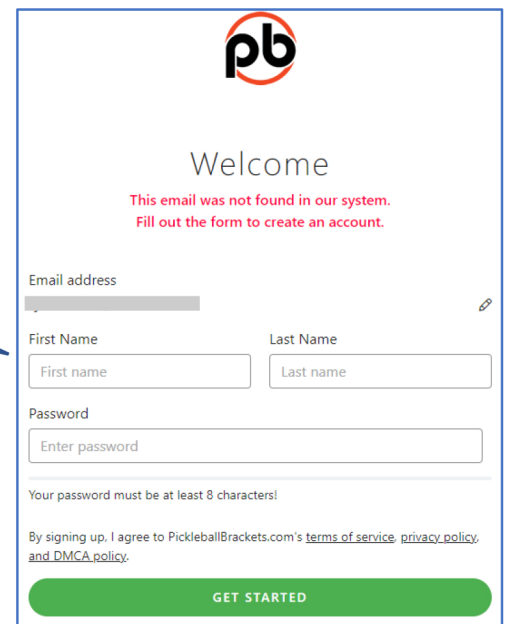

Pickle Me Silly TOURNAMENTS

Instructions - how to create a profile on Pickleballbrackets.com

Go to <https://www.pickleballbrackets.com>

1. Click on Sign up

2. Enter your email address and click on GET STARTED

3. Fill in your first and last name, set up a password, and click on GET STARTED

4. Go to your email

5. Within your email, click on button "CLICK HERE to VERIFY"

You will be taken back to Pickleball Brackets to continue your set up

Step 1
Click the "Verify" button below

Step 2
Complete the form on the page you are sent to.

CLICK HERE to VERIFY

Once verified you can start using all of the Pickleball Brackets features.

If you need assistance please email Events@PickleMeSilly.com