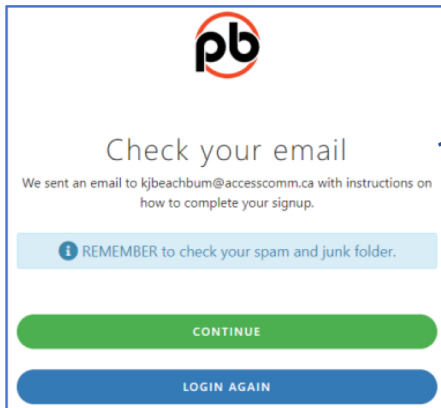

4. Go to your email